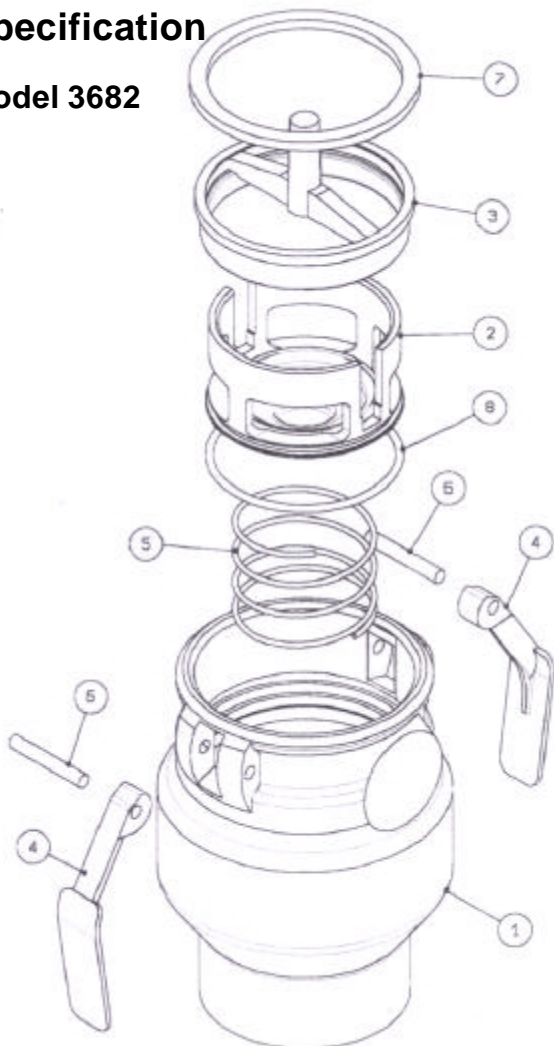

## Vapour Coupler 4"

### Specification

Model 3682

Available with TTMA flange or weld end connection

| Size | A     | B     | C     | D     |
|------|-------|-------|-------|-------|
| 4"   | 120.3 | 101.5 | 160.0 | 215.0 |

| Item | Description  | Qty | Material        |
|------|--------------|-----|-----------------|
| 1    | Body         | 1   | Aluminium       |
| 2    | Valve        | 1   | Aluminium       |
| 3    | Seal Ring    | 1   | Aluminium       |
| 4    | Cam Levers   | 2   | Bronze Alloy    |
| 5    | Spring       | 1   | Stainless Steel |
| 6    | Pin          | 2   | AISI 420        |
| 7    | Primary Seal | 1   | Viton           |
| 8    | O-Ring       | 1   | Viton           |