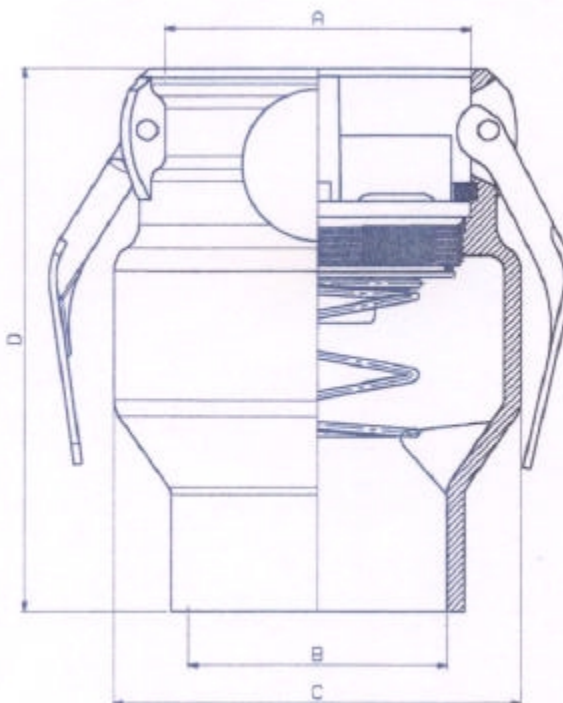

## Vapour Coupler 4"

### Specification

Model 3682

Available with TTMA flange or weld end connection

| Size | A     | B     | C     | D     |
|------|-------|-------|-------|-------|
| 4"   | 120.3 | 101.5 | 160.0 | 215.0 |

| Item | Description  | Qty | Material        |
|------|--------------|-----|-----------------|
| 1    | Body         | 1   | Aluminium       |
| 2    | Valve        | 1   | Aluminium       |
| 3    | Seal Ring    | 1   | Aluminium       |
| 4    | Cam Levers   | 2   | Bronze Alloy    |
| 5    | Spring       | 1   | Stainless Steel |
| 6    | Pin          | 2   | AISI 420        |
| 7    | Primary Seal | 1   | Viton           |
| 8    | O-Ring       | 1   | Viton           |